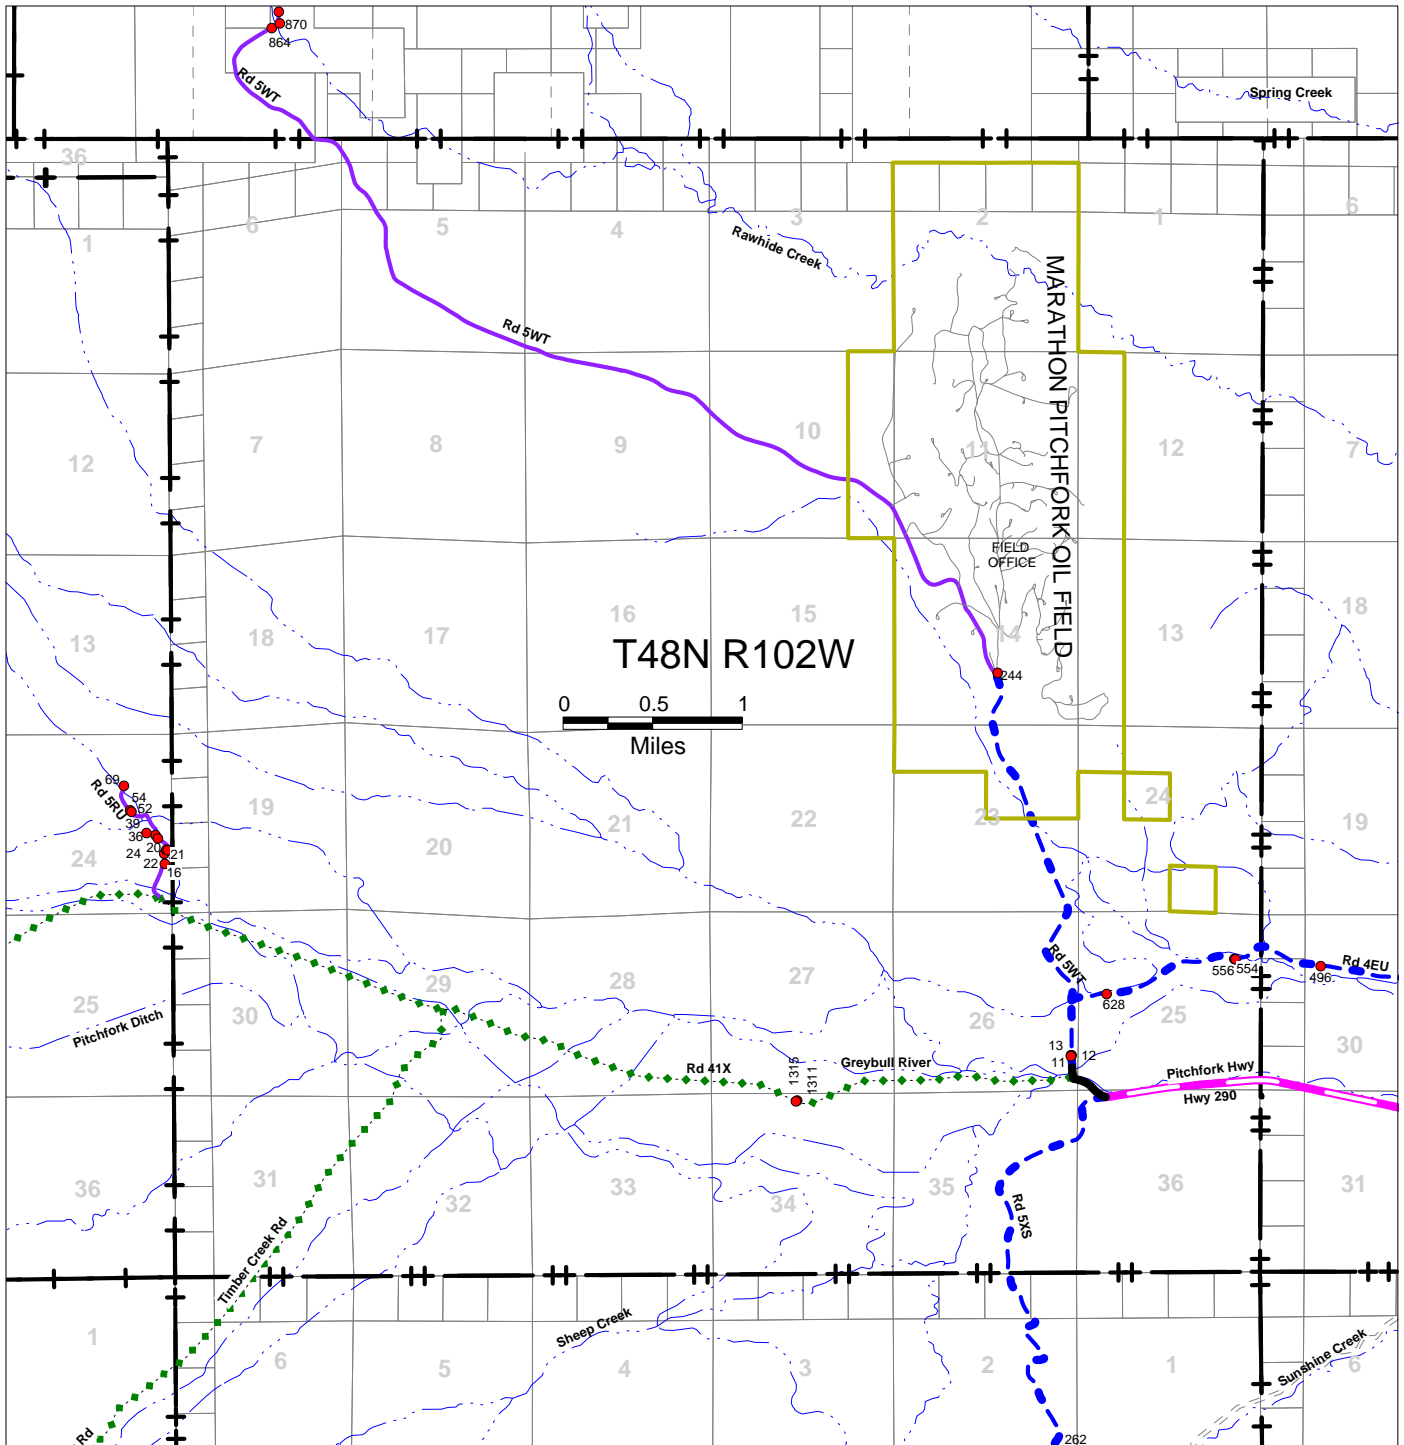

T48N R102W

48102

PAGE REFERENCE:

N/A	49102	49101
48103	48102	48101
N/A	47102	47101

This map is for informational purposes only. The location and extent of roads, accesses, and property lines depicted hereon do not guarantee legal right of passage, ingress and egress, or property boundaries.

- County Maintained
 - Chip Sealed
 - Dirt (various grades)
- State Maintained
 - Chip Sealed
- Forest Service Maintained
 - Dirt (various grades)
- Private Road
 - various surfaces

Cross Reference Road List:
 Pitchfork Hwy = WYO 290
 Rd 41X = Pitchfork Rd
 Rd 5WT = Pitchfork Oil Field Rd