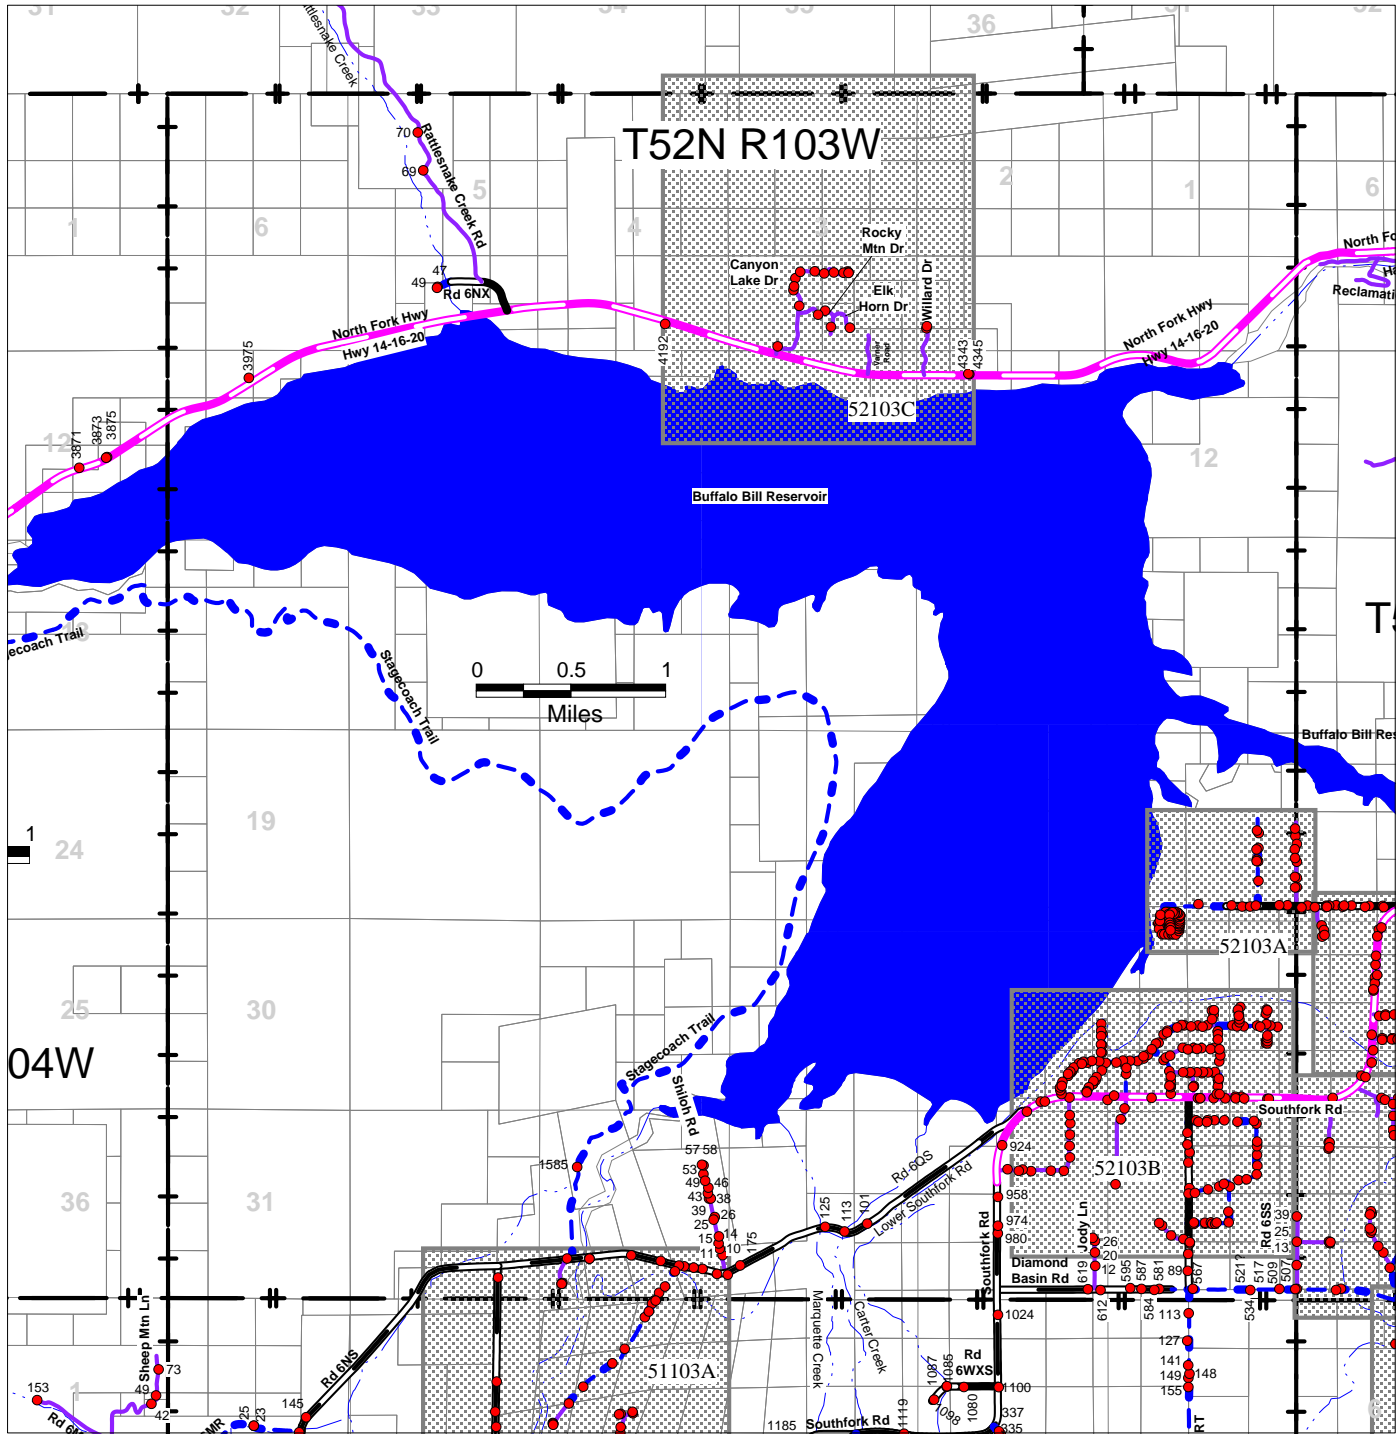

T52N R103W

52103

PAGE REFERENCE:

53104	53103	53102
52104	52103	52102
51104	51103	51102

This map is for informational purposes only. The location and extent of roads, accesses, and property lines depicted hereon do not guarantee legal right of passage, ingress and egress, or property boundaries.

- County Maintained
 - Chip Sealed
 - Dirt (various grades)
- State Maintained
 - Chip Sealed
- Forest Service Maintained
 - Dirt (various grades)
- Private Road
 - Various Surfaces

Cross Reference Road List:

- Bartlett Ln = Rd 6SU
- Diamond Basin Rd = 6UU
- Lakeside Rd = Rd 6NX
- Lower Southfork Rd = Rd 6QS
- Northfork Hwy = Yellowstone Hwy; US Hwy 14-16-20
- Rd 6MR = Hidden Valley Ranch Rd
- Southfork Rd = St Hwy 291; Rd 6WX