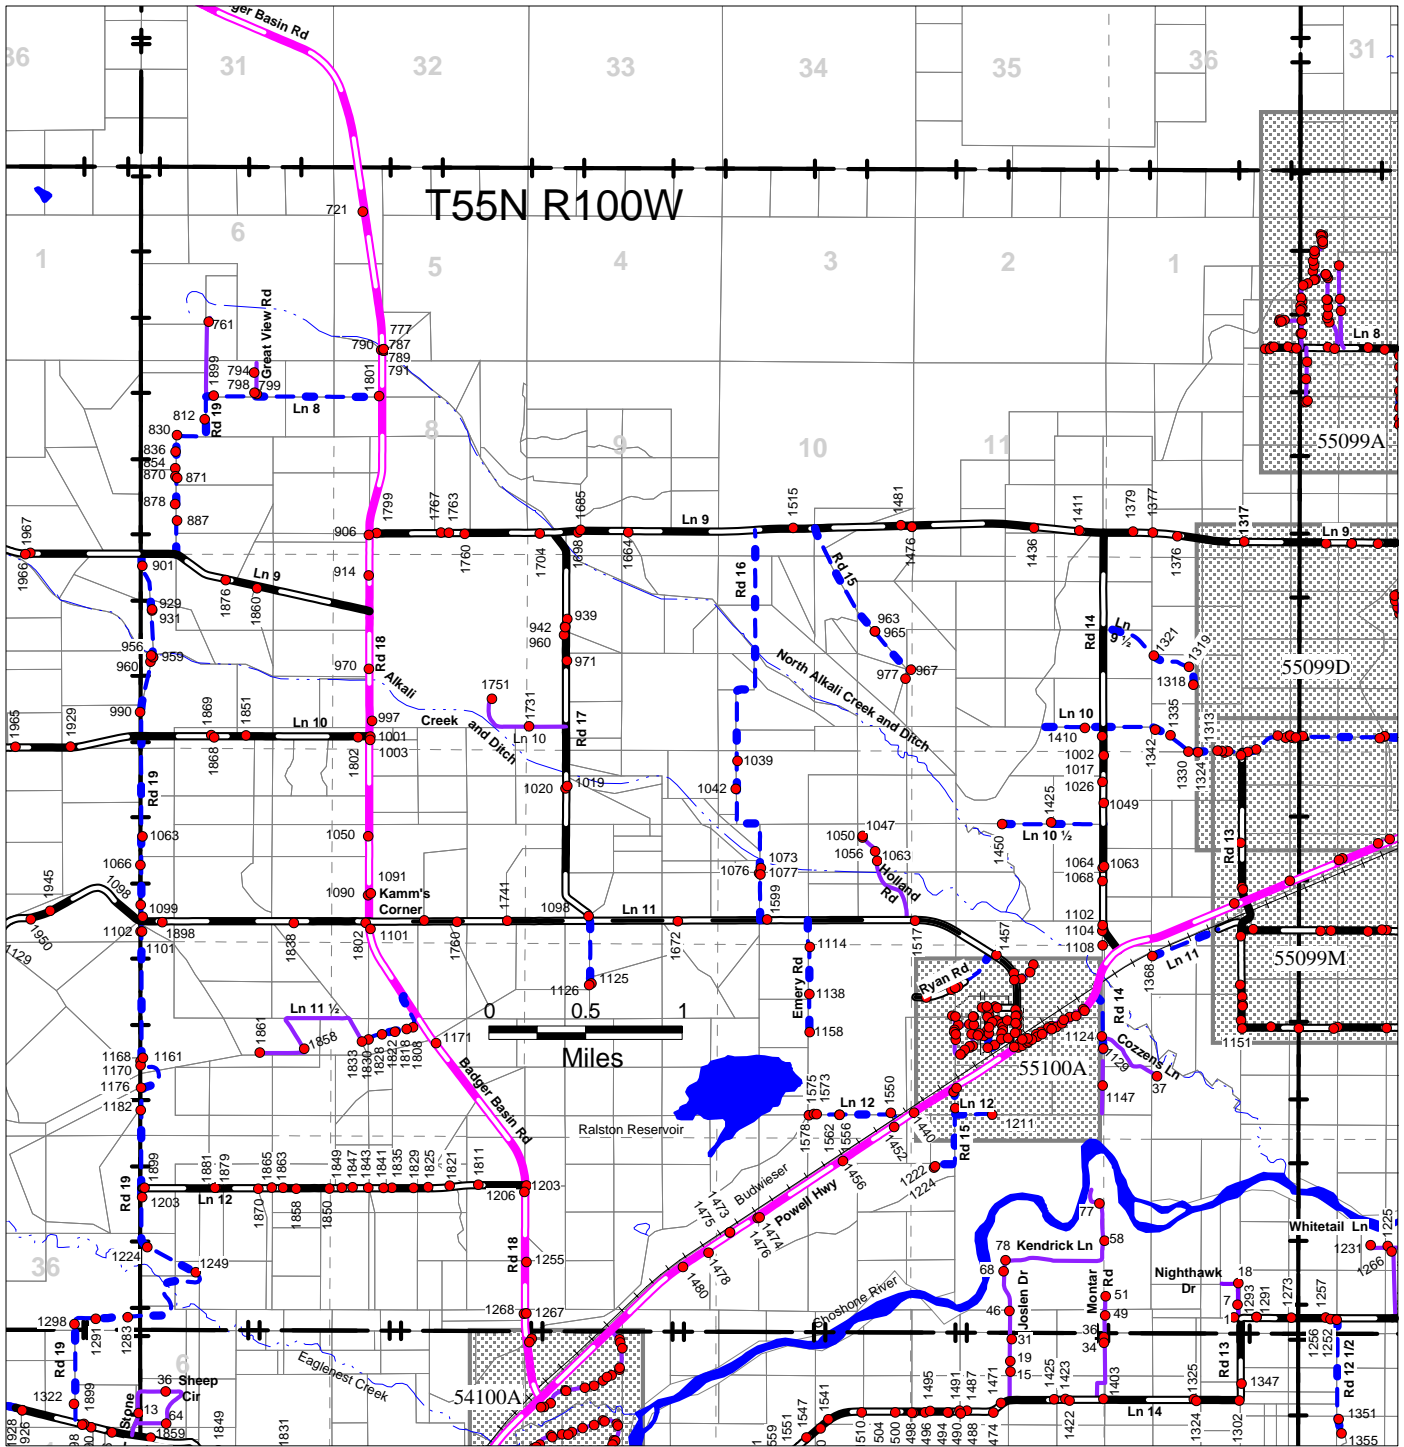

T55N R100W

55100

PAGE REFERENCE:

56101	56100	56099
55101	55100	55099
54101	54100	54099

This map is for informational purposes only. The location and extent of roads, accesses, and property lines depicted hereon do not guarantee legal right of passage, ingress and egress, or property boundaries.

- County Maintained
 - Chip Sealed
 - Dirt (various grades)
- State Maintained
 - Chip Sealed
- Forest Service Maintained
 - Dirt (various grades)
- Private Road
 - various surfaces

Cross Reference Road List:
 Badger Basin Rd = St Hwy 294; Rd 18
 Powell Hwy = US Hwy 14A